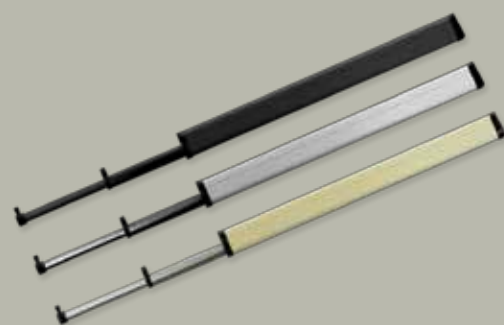

SP48S*

2 per door

SP14S*/SP15B*

SP15BB*

2 per door

SP15AB*

CC290 Sliding Door Closer

- Automatic sliding door closer
- No electric power required
- Easy to install
- Adjustable closing speed
- Available in a range of colours to match existing sliding doors.
- Connecting pin and catch can be removed to keep the door open.
- Suits right and left handed opening doors

COLONIAL CASTINGS

Photos for illustration purposes only.

FINISH COLOUR OPTIONS

Primrose
White
Black (Night Sky)
APO Grey
Bronze
Brown
Mist Green (Pale Eucalypt)
Heritage Green
Hawthorn Green
Mountain Blue (Deep Ocean)
Claret
Magnolia
Stone Beige
Pottery
Birch White
Paper Bark (Marino)
Notre Dame
Slate Grey (Woodland Grey)

COLOURS ON REQUEST

Charcoal
Anotec Dark Grey
Silver
Dune
Surf Mist

Alumesh SP67
2mm Punched Aluminium

 **IntroBlinds**
"When Service Matters To You"

44 Latitude Boulevard, Thomastown VIC 3074

Phone: 1300 24 25 26
info@intoblinds.com.au
www.intoblinds.com.au