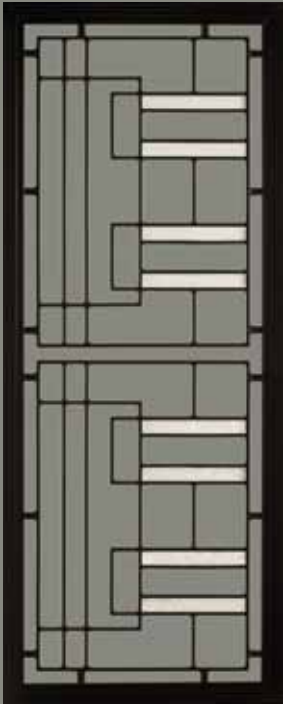

SP65AB Rice paper Glass
2 per door

SP66 Black Glass
2 per door

SP65AB Black Glass
2 per door

SP69 Black Glass
Side Light French Door: 2 per door

SP61AB Black Orchid

SP62AB Red Orchid

SP61 Kookaburra

SP61AB Rose Jewel